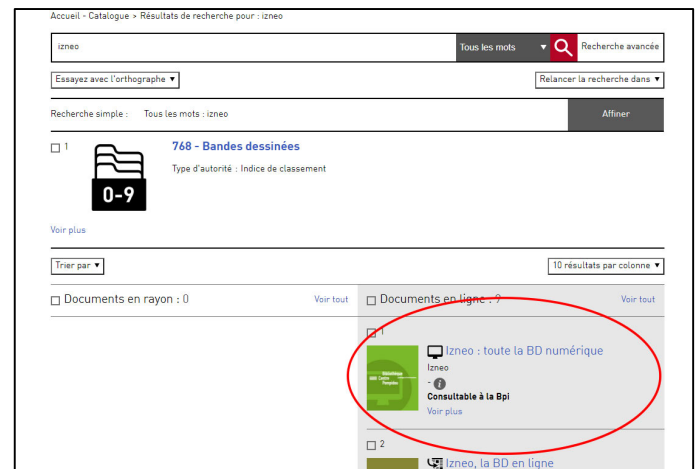

How to get remote access to Izneo ?

Would you like to read hundreds of comics from home? Just follow the instructions !

Let's meet at the BPI !

Connect to wifi.bpi from you tablet, smartphone, laptop, or try one of the computer at the library. Type "Izneo" in the catalogue.

OR go to the "Bpi at home" section in "Digital Bpi" tab.

2. Create an account

At the homepage, click on "BPI GENE" at the top right. Select "je m'inscris".

How to get remote access to Izneo ?

2. Create an account (2))